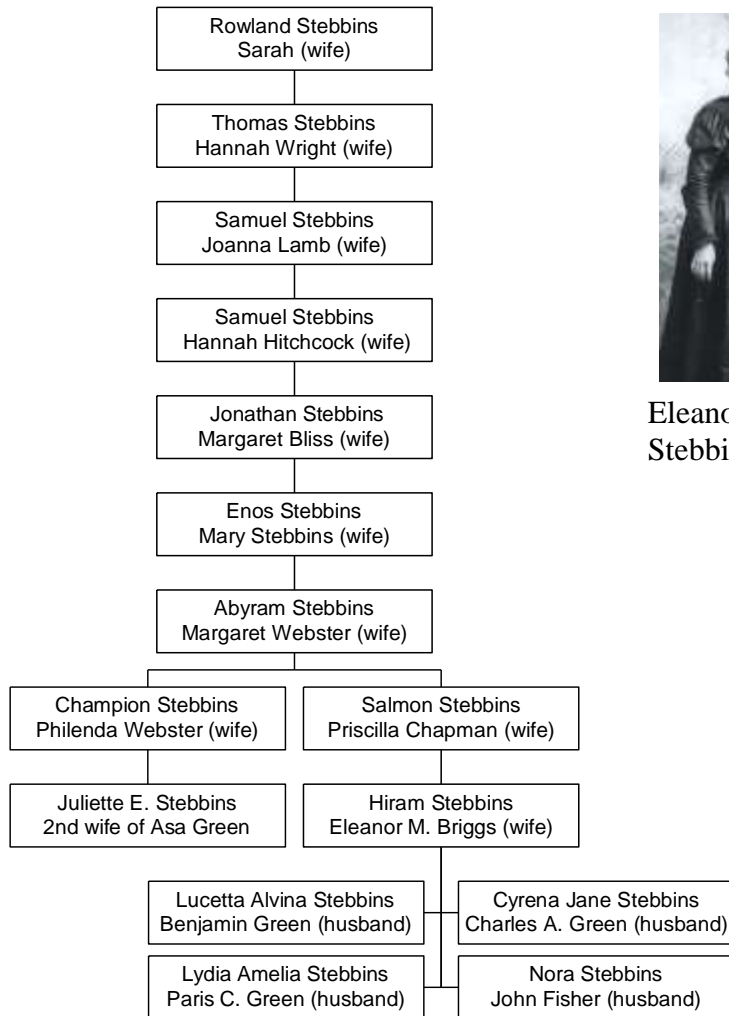

THE STEBBINS FAMILY GENEALOGY

**By
Lois A. Case**

July 10, 2017

Compiled by Lois A. Case

**Edited by Carl J. Case, Ph.D., 16 Sunburst Lane, Allegany, NY 14706. Email:
ccase@sbu.edu**

Preface:

In order to detail the Stebbins family genealogy, the reader should also refer to the Fisk, Green, and Wells family trees. In addition, due to inconsistencies in spelling in prior research and descendant's changing of spelling, "Fisk" may be used as "Fiske" and "Green" may be used as "Greene." The reader should thus consider both spellings to be equivalent.

Eleanor and Hiram Stebbins

Nora Stebbins

Rowland Stebbins:(B) 1594 in England
(D) 12/14/1671 Northampton, MA

According to *The Stebbins Genealogy* by Ralph Stebbins Greenlee and Robert Lemuel Greenlee, Vol. 1, 1904, Chicago, IL, Privately Printed in two volumes...

Rowland Stebbins likely born in or near the parish of Stebbing, Essex County. While in England, he is said to have been a friend of William Pynchon, who was born in 1590 in Springfield (10 miles from Stebbing). William Pynchon came to New England in 1629 and was the principal founder of Roxbury, MA, where Rowland settled upon his arrival in New England in 1634 or 1635. In 1636, William Pynchon purchased Agawam (afterwards named Springfield) from the Indians. Rowland lived in Agawam with his family in 1639. In his will, dated March 1, 1669-70, Rowland appoints Captain John Pynchon, son of William, as one of the overseers of his will.